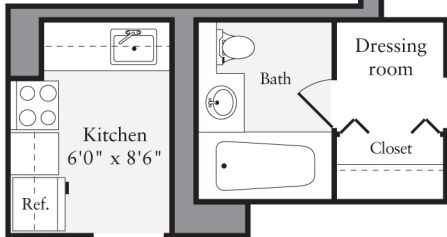

245E 40 - AlcStu - Line A

Sleeping alcove
12'0" x 7'6"

Living room
19'0" x 17'0"

Entry