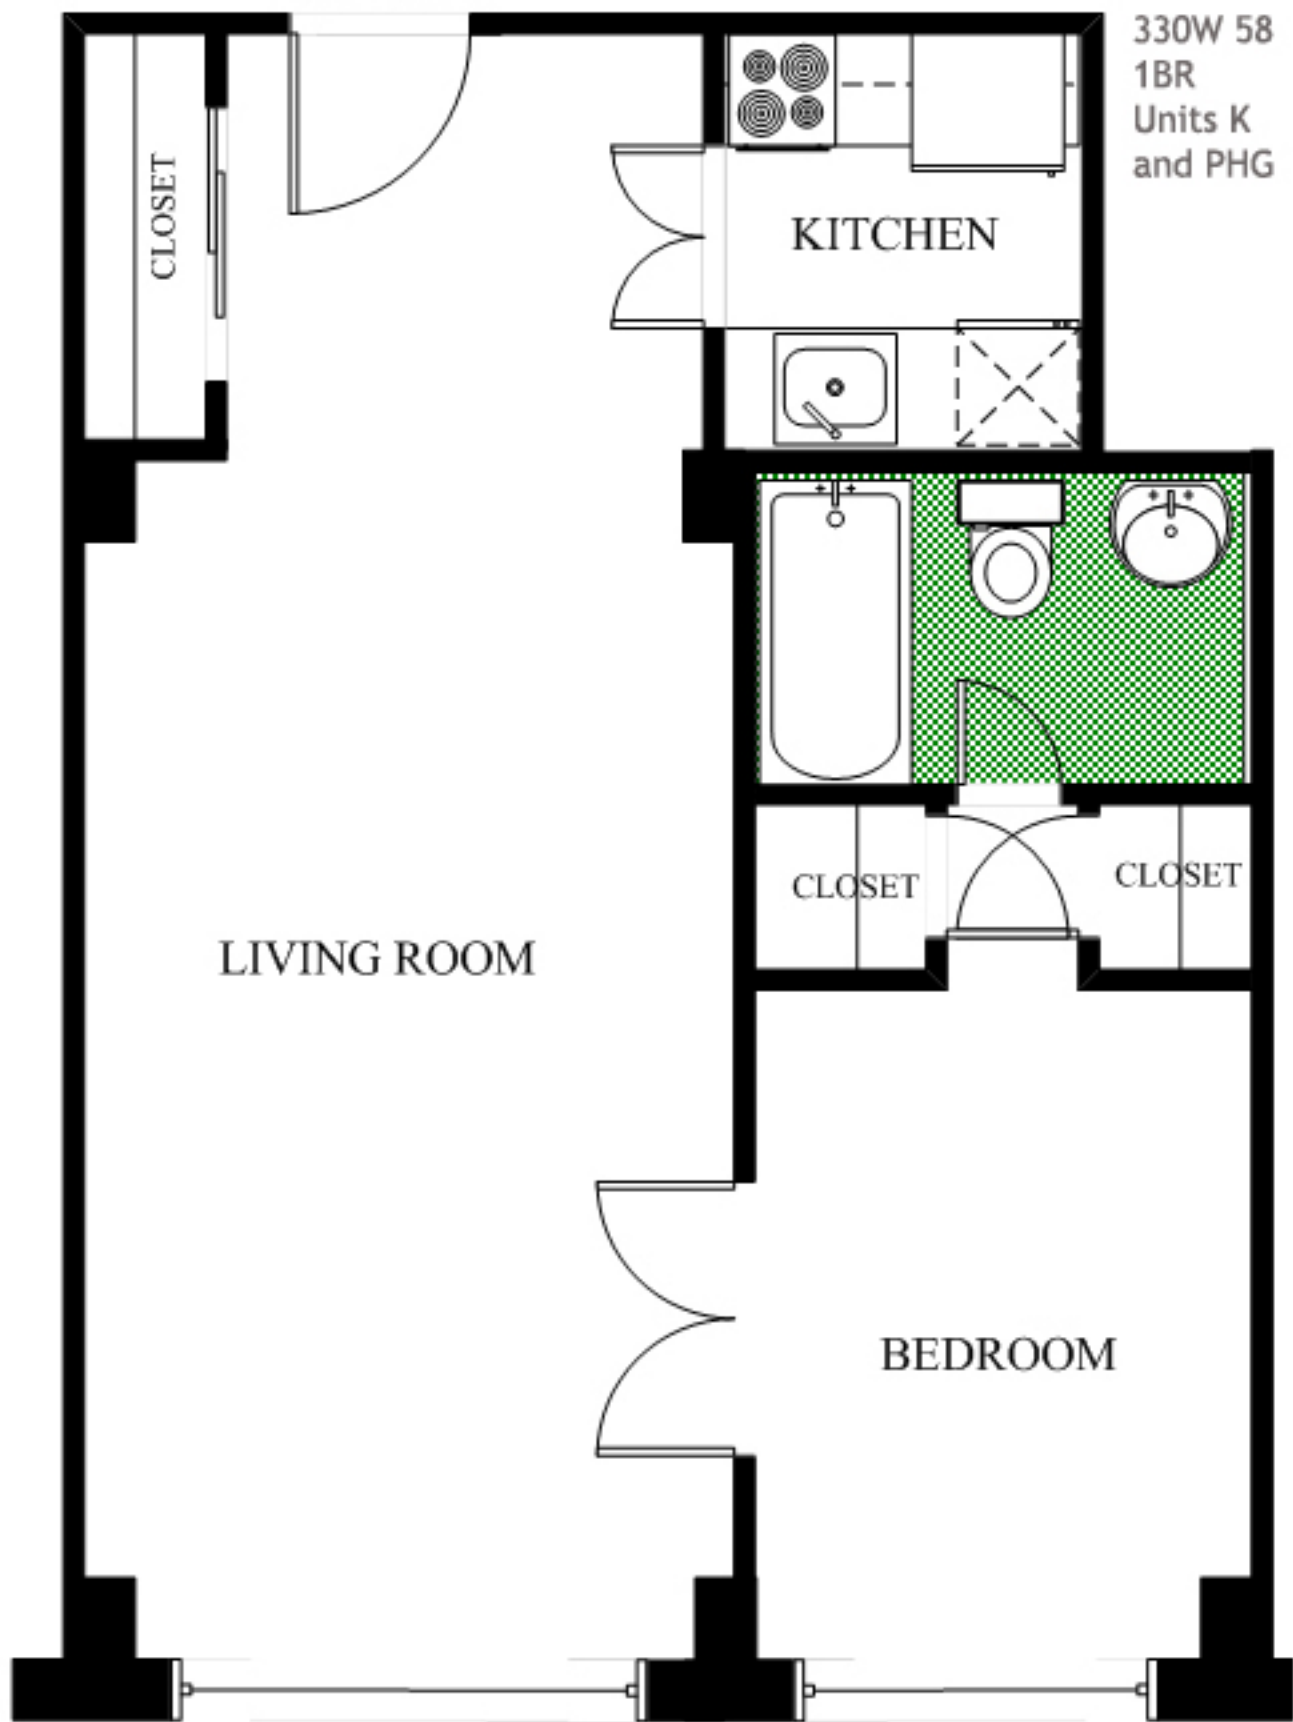

ENTRANCE

330W 58  
1BR  
Units K  
and PHG

CLOSET

KITCHEN

LIVING ROOM

CLOSET

CLOSET

BEDROOM

BEDROOM

LIVING ROOM

BEDROOM

CLOSET

CLOSET

CLOSET

HALL

315W 57  
2BR  
Unit H

DINING AREA

KITCHEN

ENTRANCE

BUILT-INS

315W 57  
1BR  
Unit F