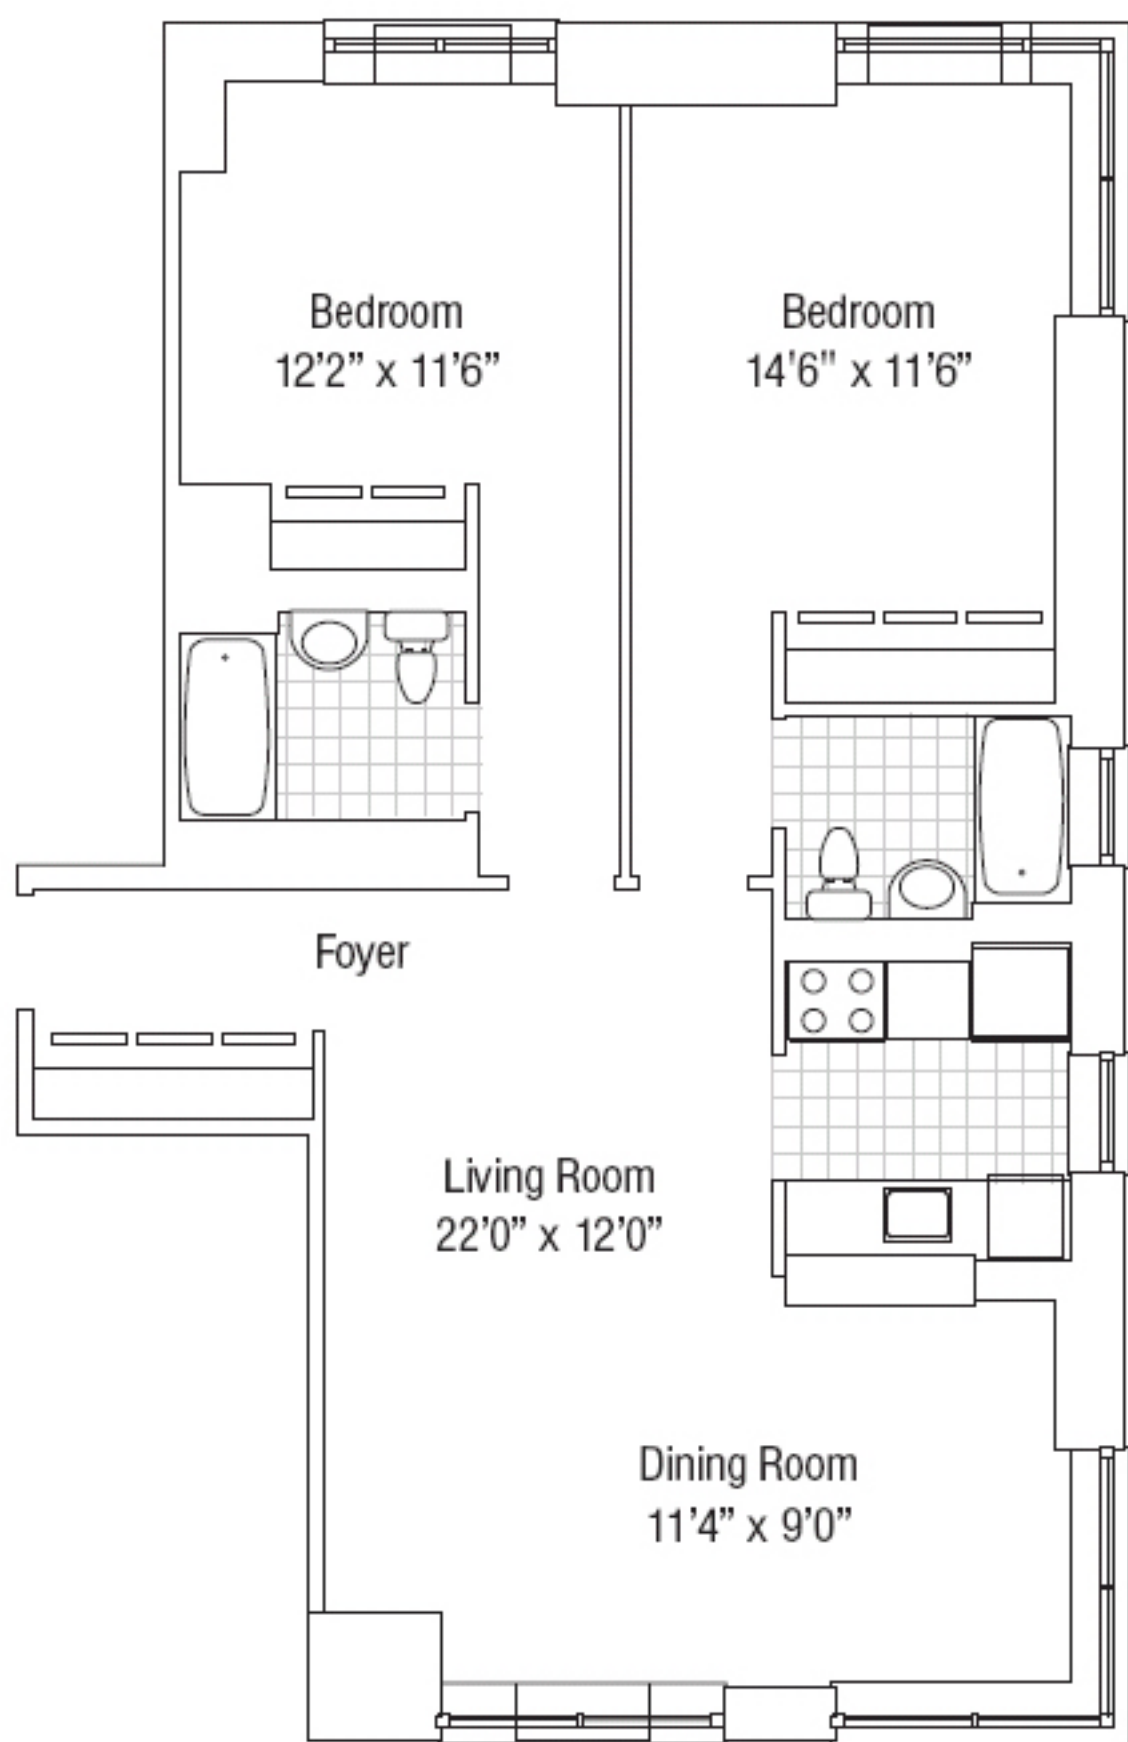

777 SIXTH AVE - Floors 6-32 Line D

777 SIXTH AVE - Floors 6-32 - Line C

Sleeping Area  
7'10" x 9'4"

Living Room  
18'0" x 12'6"

777 SIXTH AVE - Floors 6-32 - Line B

Living/Sleeping Area  
16'0" x 13'6"

**777 SIXTH AVE - Floors 6-32 Line A**