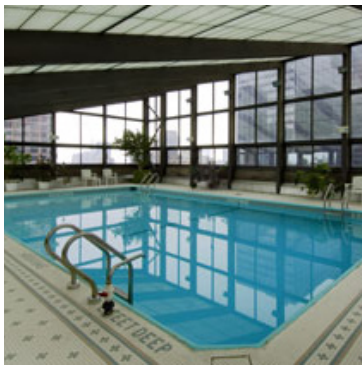

Short Term Housing - Long Term Relationships™

Archstone Murray Hill

245 East 40th Street

(corner of 2nd Avenue)

New York, NY 10016

Building Amenities:

Modern high-rise building in Murray Hill close to East River Esplanade and Grand Central Station.

- 24 hour doorman and concierge services
- Large rooftop sundeck with spectacular views of the city
- On site valet service
- Laundry facilities on each floor
- Residents club lounge with billiard table
- Complimentary fitness center and indoor rooftop pool
- On site parking garage (extra charges will apply)
- No pets allowed

Apartment Features:

- Twice a month maid service
- Electric (up to \$200)
- Unlimited local and national phone calls
- Digital cable
- High speed Internet
- Fully equipped kitchens
- Plush white towels and spa kit
- Designer bedding collection
- Color TV and DVD player
- iHome stereo system
- Some apartments have open views and balconies
- Kitchens with new GE appliances and molded cabinetry