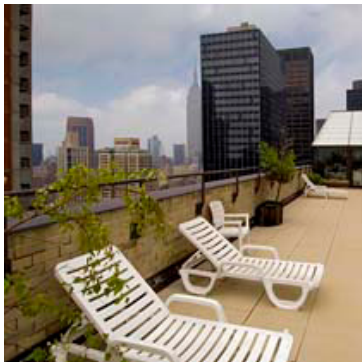

Short Term Housing - Long Term Relationships™

Archstone Murray Hill

245 East 40th Street

(corner of 2nd Avenue)

New York, NY 10016

Building Amenities:

Modern high-rise building in Murray Hill close to East River Esplanade and Grand Central Station.

- 24 hour doorman and concierge services
- Large rooftop sundeck with spectacular views of the city
- On site valet service
- Laundry facilities on each floor
- Residents club lounge with billiard table
- Complimentary fitness center and indoor rooftop pool
- On site parking garage (extra charges will apply)
- No pets allowed

Apartment Features:

- Twice a month maid service
- Electric (up to \$200)
- Unlimited local and national phone calls
- Digital cable
- High speed Internet
- Fully equipped kitchens
- Plush white towels and spa kit
- Designer bedding collection
- Color TV and DVD player
- iHome stereo system
- Some apartments have open views and balconies
- Kitchens with new GE appliances and molded cabinetry